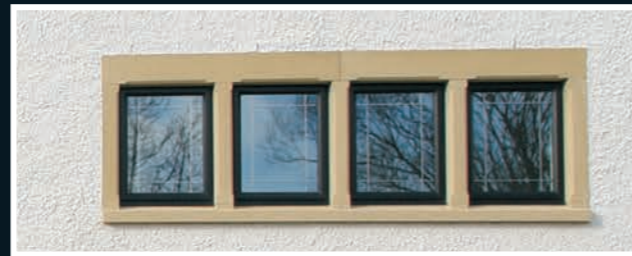

# allstyle *IN-LINE* ALUMINIUM WINDOW SYSTEM

The Allstyle *IN-LINE* window system has the sash within the outer frame creating an in-line look that compliments Bi-fold doors adding to the overall aesthetic appeal of the property. Allstyle aluminium windows and bi-fold doors have the option of concealed trickle ventilation with integrated head - no visible external night vent canopy hoods to spoil the appearance of slim aluminium windows and bi-fold doors.

CONCEALED TRICKLE VENTILATION NIGHT VENT HEAD FOR ALUMINIUM WINDOWS AND BI-FOLD DOORS

200 + RAL COLOURS AVAILABLE

Allstyle windows and doors really can change the look of a home modernising and updating living areas with more light and space. The Allstyle slim *IN-LINE* window system has integrated insulation between the outer frame and brickwork eliminating large cold air pockets normally found in aluminium windows.